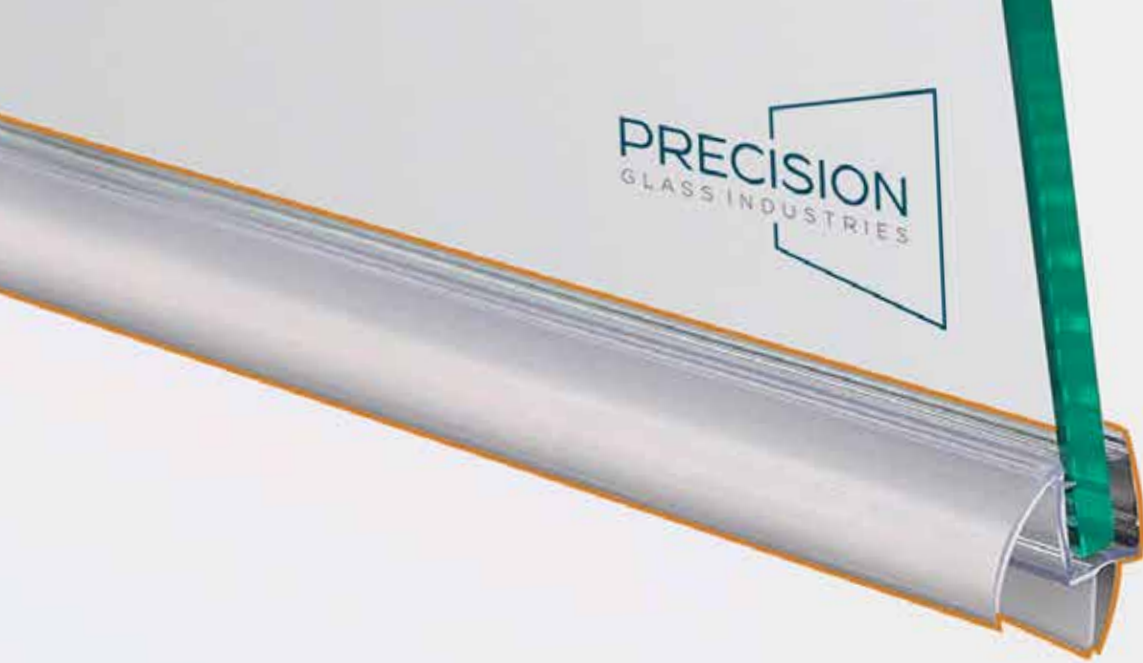

SHOWER DOOR VINYL

For frameless shower doors or glass enclosures, these translucent vinyl replacements create a clean look as a barrier to contain water in the shower and stop water leaks off the floor. The vinyl is available in a set or as a single in various styles.

MATERIAL

PVC
Polycarbonate

GLASS THICKNESS

3/8 in (9.5 mm)
1/2 in (12.7 mm)